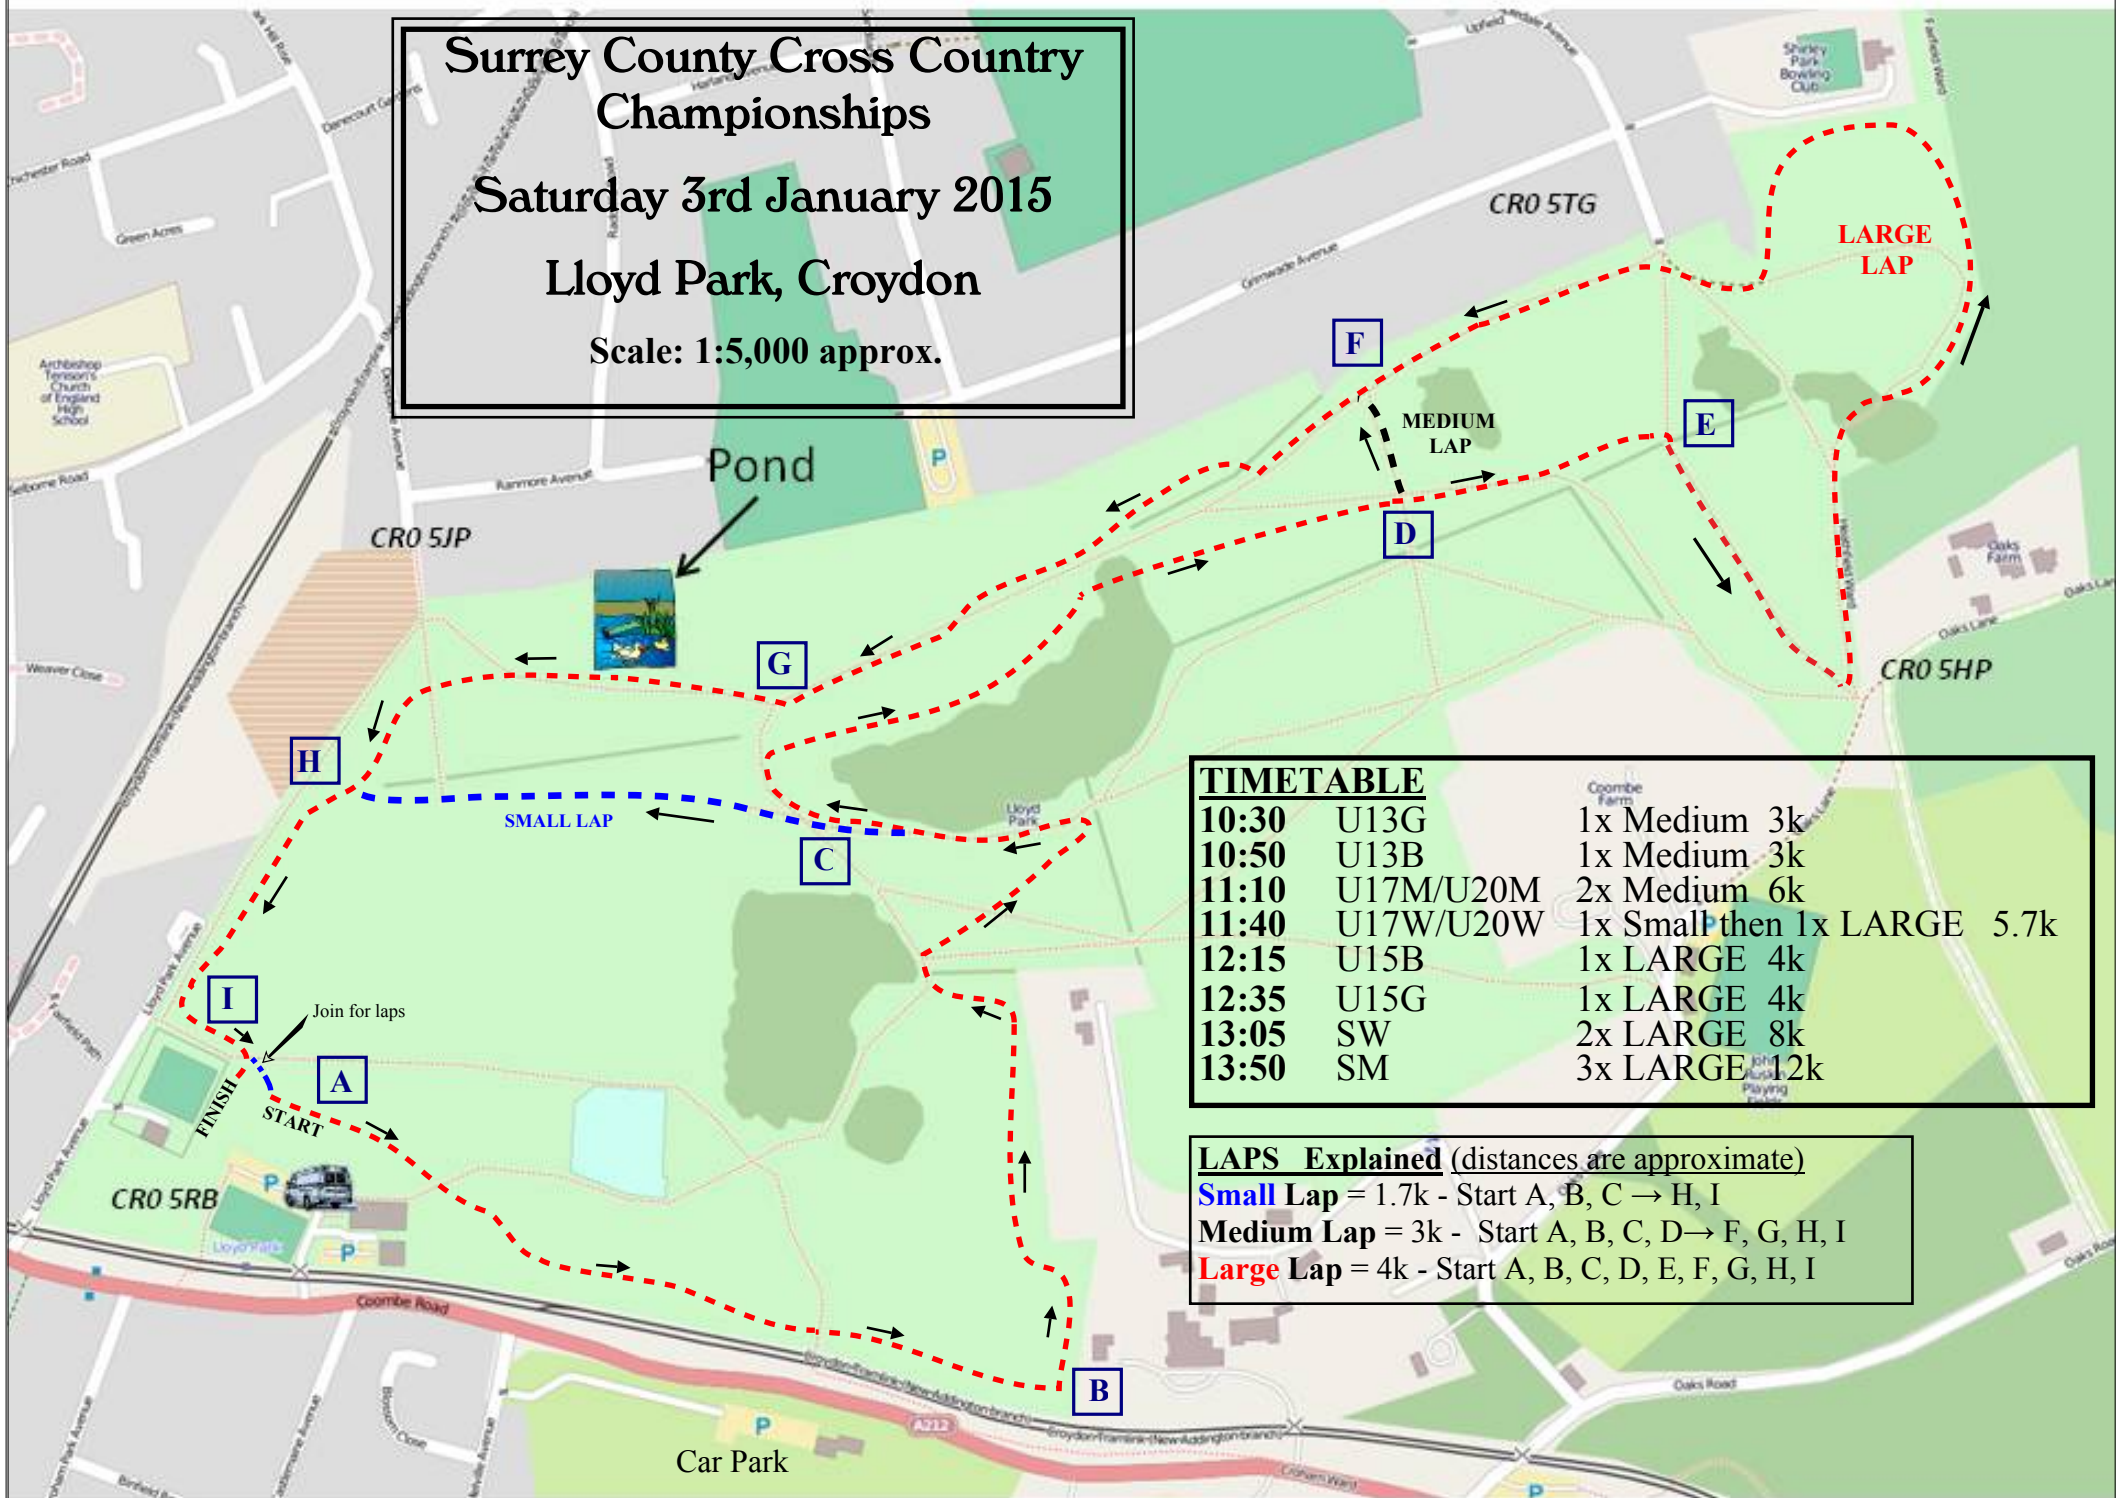

Surrey County Cross Country Championships

Saturday 3rd January 2015

Lloyd Park, Croydon

Scale: 1:5,000 approx.

TIMETABLE		
10:30	U13G	1x Medium 3k
10:50	U13B	1x Medium 3k
11:10	U17M/U20M	2x Medium 6k
11:40	U17W/U20W	1x Small then 1x LARGE 5.7k
12:15	U15B	1x LARGE 4k
12:35	U15G	1x LARGE 4k
13:05	SW	2x LARGE 8k
13:50	SM	3x LARGE 12k

LAPS Explained (distances are approximate)
Small Lap = 1.7k - Start A, B, C → H, I
Medium Lap = 3k - Start A, B, C, D → F, G, H, I
Large Lap = 4k - Start A, B, C, D, E, F, G, H, I